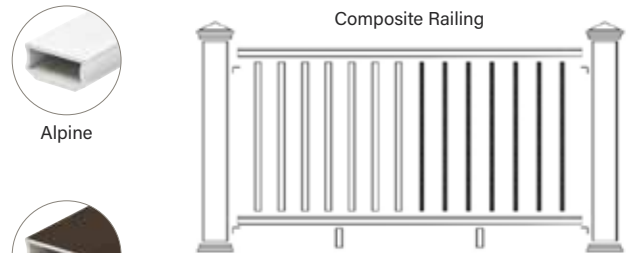

Available in Pyramid, Flat and Lighted Caps (See pages 46-49 for Lighting.)

CitySide

Top Rail = 2.25 in. x 1.71 in. Bottom Rail = 1.32 in. x 1.31 in. CitySide railing available in Matte Black only.

Traditional Rail

Contemporary Rail

Line Post 2.5 in. x 2.5 in.

End Post 2.5 in. x 2.5 in.

Contemporary Rail Kit for Glass Infill (Glass sold separately.)

Corner Post 2.5 in. x 2.5 in.

Stair / Angle Post 2.5 in. x 2.5 in.

Over-the-Post Drink Rail Kit

Post caps and skirts included.

Brio

Top Rail = 3.5 in. x 1.75 in. Bottom Rail = 3.5 in. x 1.75 in.

Alpine

Simply Brown

Obsidian

Post Sleeve Surface Mount Kit

Kits available with color-matched composite balusters or black aluminum balusters.