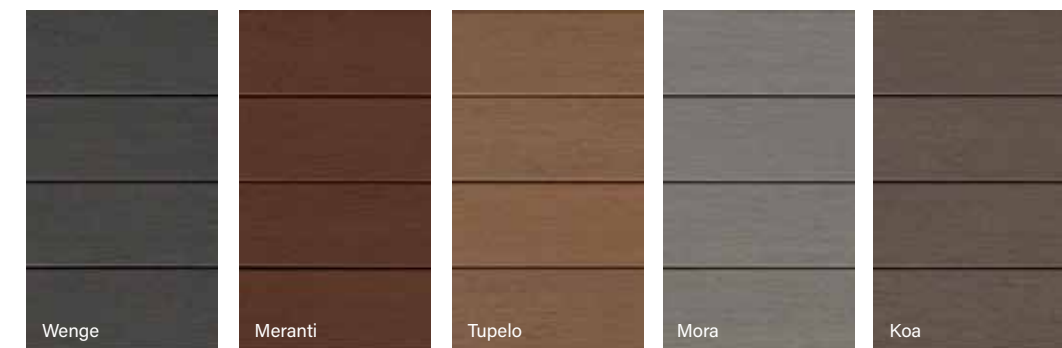

EDEN COLLECTION

Inspired by lush, tropical forests and features an array of exotic hues.