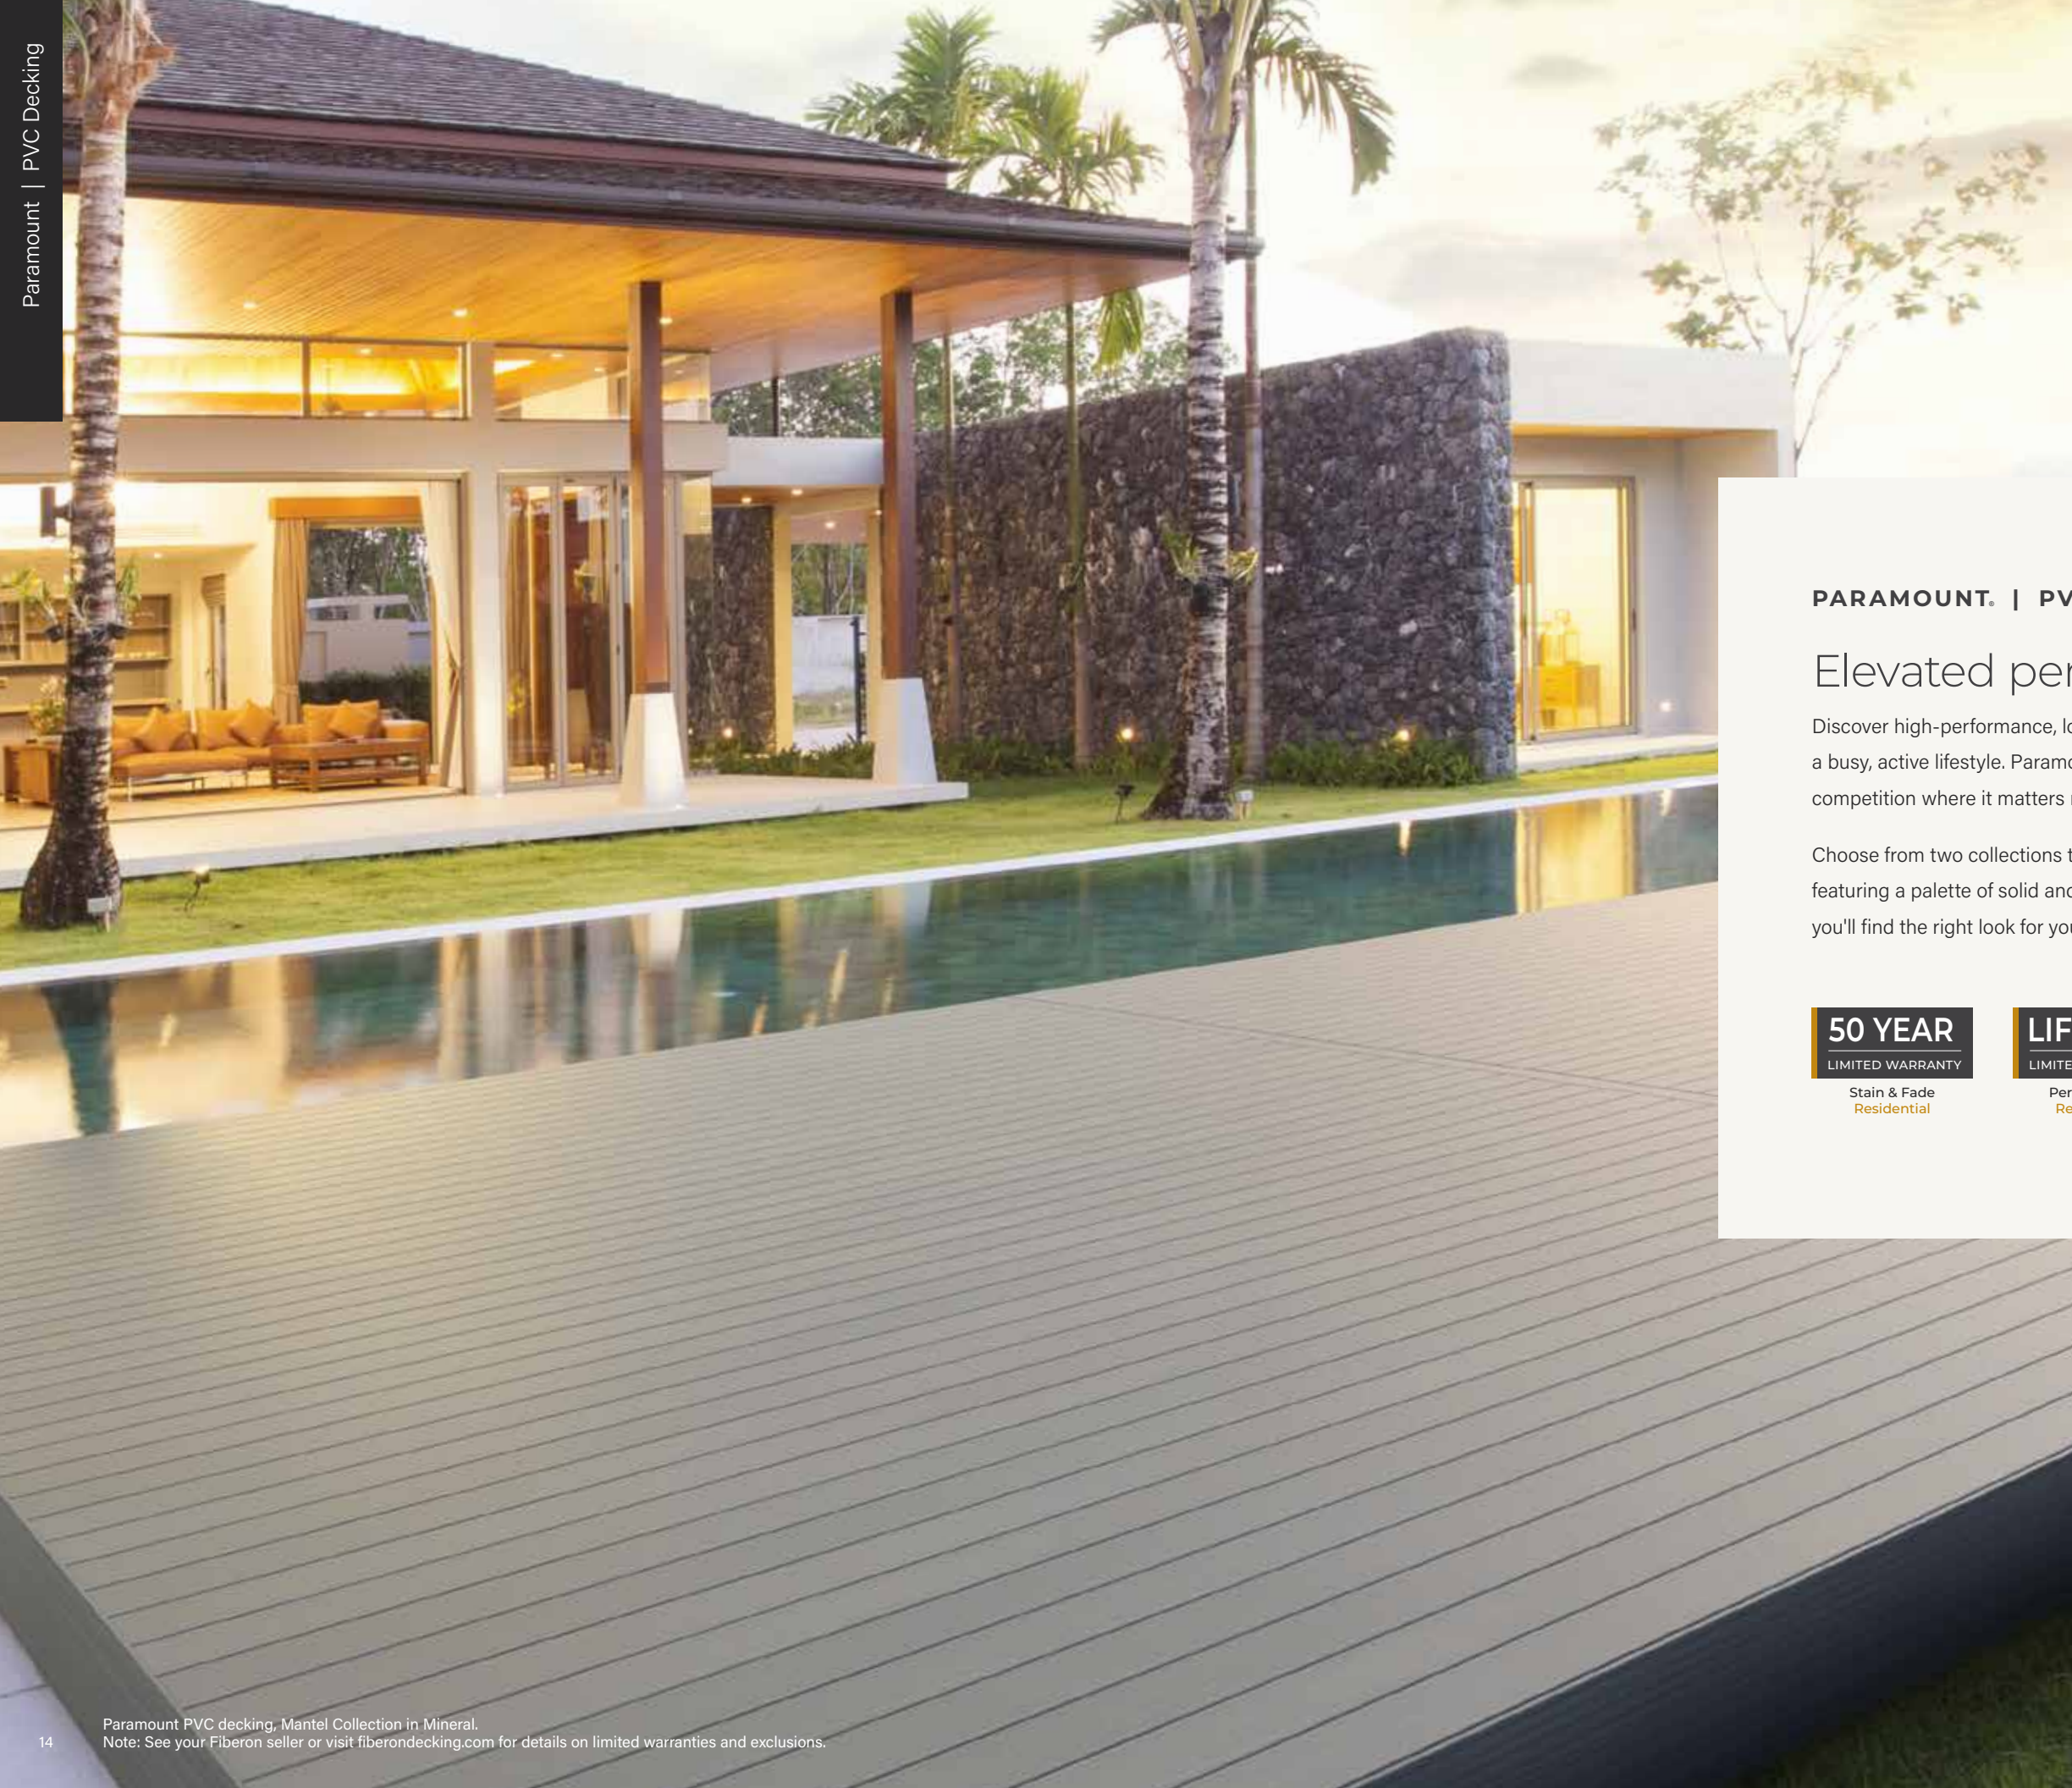

50 YEAR
LIMITED WARRANTY

Stain & Fade
Residential

LIFETIME
LIMITED WARRANTY

Performance
Residential

Promenade | PVC Decking

- Boards feature four-sided capping, streaking on the unembossed underside and a next-generation surface coating for superior weather resistance and durability.
- Synthetic solid core construction provides protection from cracks, splinters and mold.
- Promenade deck boards feature enhanced slip resistance¹, making them an ideal choice for waterside applications.
- The lightweight, easy-to-handle boards float, making them easy to install in or under water.
- Boards won't warp or swell when submerged in water, even after being cut.
- Tested for use around fresh water, salt water and chlorinated water environments, and suitable for use in installations that may be temporarily submerged in water, like dock and pool stairs.
- When tested, Fiberon® PVC deck boards displayed high performance in resisting mold, water absorption and discoloration.
- Approved for use in all Wildland Urban Interface (WUI) zones.

Natural Reef

Russet Dune

Sandy Pier

Weathered Cliff

Shaded Cay

Moonlit Cove

¹Based on comparative results from independent testing to ASTM F1679.

Note: PVC boards should be removed from water sources where a freeze / thaw cycle may occur. See your Fiberon seller or visit fiberondecking.com for details on limited warranties and exclusions.