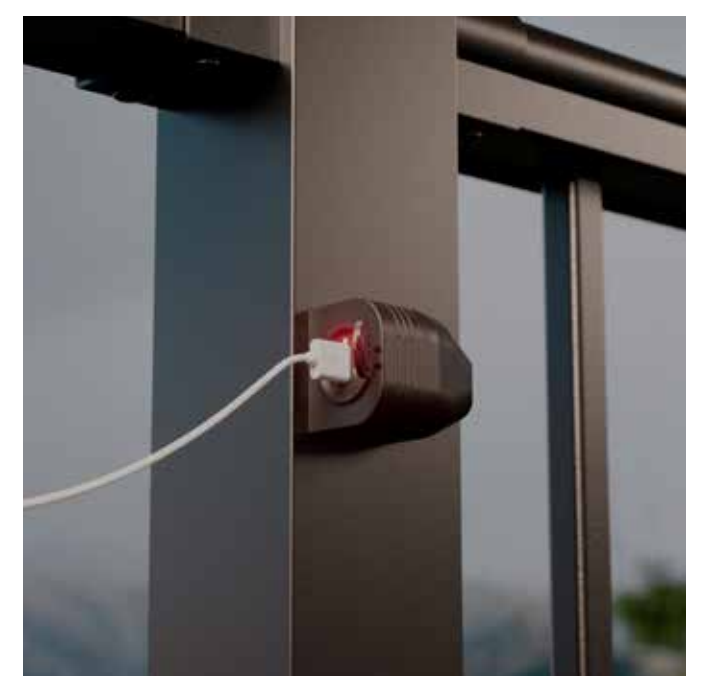

2-Output Splitter

- 1 Female Connector
- 2 Male Connectors

5-Output Splitter

- 1 Female Connector
- 5 Male Connectors

Wire Harnesses

- 2 ft.
- 5 ft.
- 7 ft.
- 9 ft.

DECK FASTENERS

Install any deck with ease.