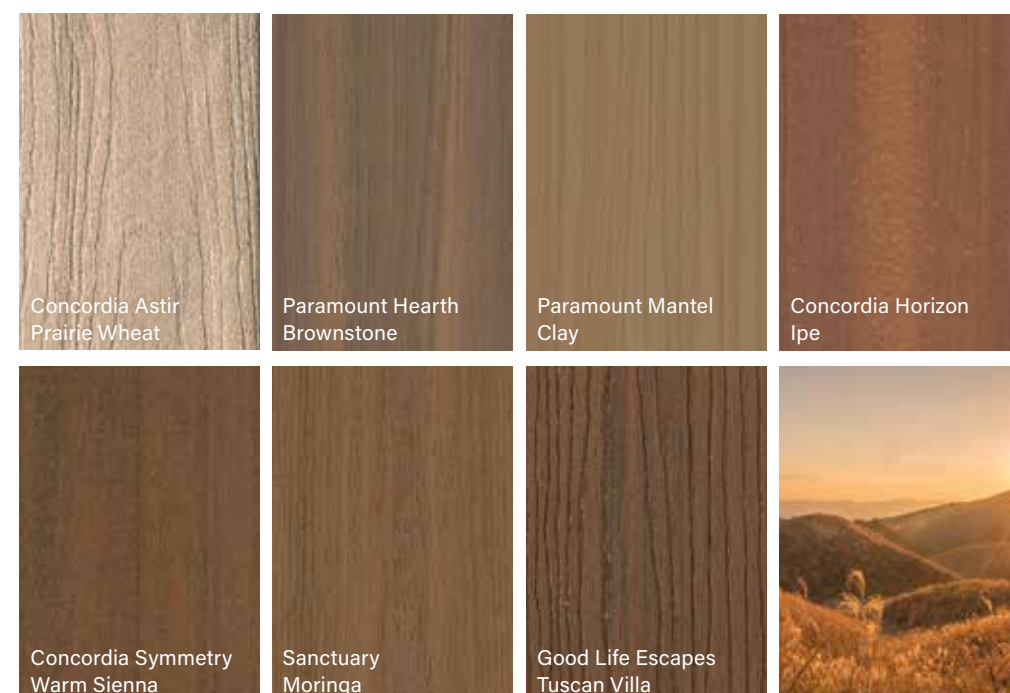

Make a statement.

Picture your perfect outdoor living space. Is it a serene retreat, designed for relaxing at the end of a long day? Or is it sleek and stylish, ideal for elegant outdoor dinner parties?

The board color you select will influence the look and feel of your outdoor space, from subtle, subdued shades that blend with your surroundings to bold, modern hues that provide showstopping contrast. Each Fiberon® decking collection comes in a variety of nature-inspired, on-trend colors featuring realistic grain patterns.

For a casual, laidback look, choose cool-toned browns like Bungalow, Sandstone and Clay. If you're looking for something more modern, consider mid-tone finishes like Natural Reef, Latte and Espresso. Classic finishes such as Sandy Pier, Weathered Cliff and Moonlit Cove provide a traditional aesthetic.

Mix and match colors within your selected decking collection to create a unique, two-toned look with depth and personality.

GOLDEN BROWNS

Warm and natural, these shades complement any architecture.