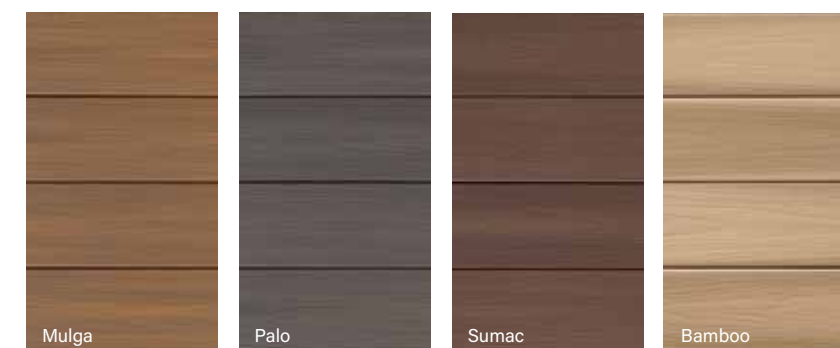

SAHARA COLLECTION

Draws inspiration from arid, sandy landscapes and includes rich desert tones.